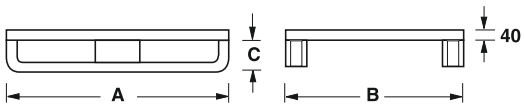

MODELLO MODEL	DIMENSIONI . DIMENSIONS			PORTATA kg CAPACITY kg
	A	B	C	
SP 073	1000	800	180	2000
SP 074	1200	800	180	2000
SP 075	1200	1000	180	2000

PEDANE METALLICHE

METAL BOARDS

MODELLO MODEL	DIMENSIONI . DIMENSIONS			PORTATA kg CAPACITY kg
	A	B	C	
SPN 060	1000	800	120	1000
SPN 062	1200	800	120	1000
SPN 068	1200	1000	120	1000

BASE IN LAMIERA PRESSOPIEGATA
PRESS FORMED SHEET METAL BASE

CON 2 SLITTE
WITH 2 SKIDS

MODELLO MODEL	DIMENSIONI . DIMENSIONS			PORTATA kg CAPACITY kg
	A	B	C	
SPN 061	1000	800	120	1500
SPN 063	1200	800	120	1500
SPN 069	1200	1000	120	1500

BASE IN LAMIERA PRESSOPIEGATA
PRESS FORMED SHEET METAL BASE

CON 3 SLITTE
WITH 3 SKIDS

MODELLO MODEL	DIMENSIONI . DIMENSIONS			PORTATA kg CAPACITY kg
	A	B	C	
SPN 070	1000	800	120	1000
SPN 071	1200	800	120	1000
SPN 072	1200	1000	120	1000